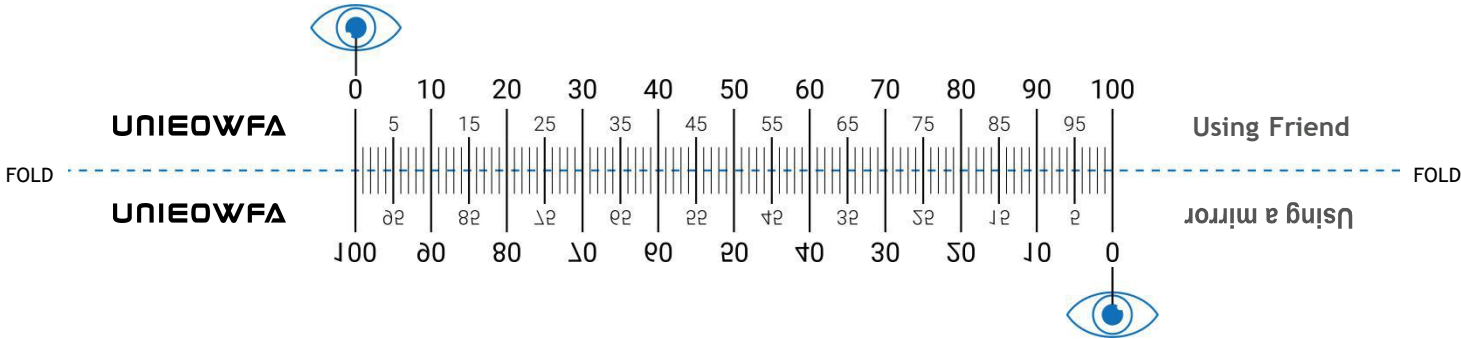

UNIEWFA

Preparing the ruler

Print this page
Print this page on A4
Without scaling, at 100%.

Double-check scale
By measuring against a standard mm
ruler, or the credit card diagram below.

Fold the ruler
Along the dotted line.

**If a credit card fits in this box,
your print scale is correct.**